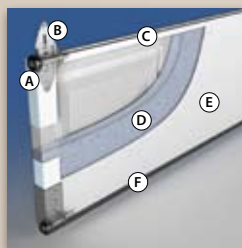

## PANEL DESIGN

ROSEWOOD

OAK

ROSEWOOD

OAK

ROSEWOOD

OAK

- A. Finish Painted Coat
- B. Primer Coat
- C. Galvanized Layer
- D. Steel

- A. Nylon rollers provide quiet operation and long lasting durability.
- B. Heavy duty galvanized 14 gauge hardware
- C. Tongue and groove design provides weather-tight section joints

- D. 2" expanded polystyrene insulation provides an R-Value of 8.0.
- E. Steel skins inside and out provide maximum durability.
- F. Bottom weatherstrip follows contours of your garage floor to seal out weather.