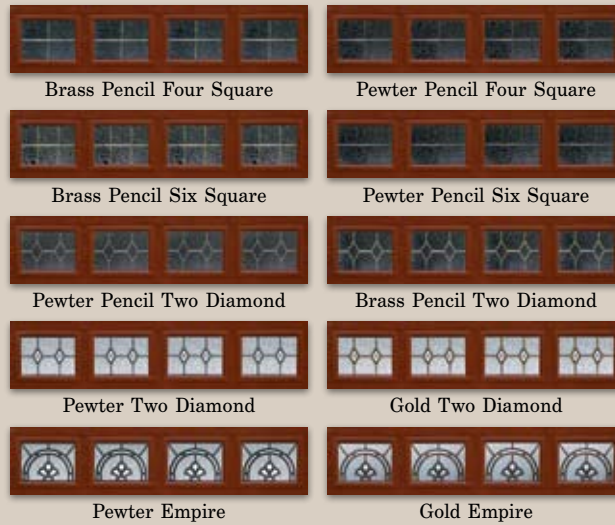

GENTRY WINDOW SERIES

MADERA REGENCY 70
STANDARD RAISED PANEL

MADERA REGENCY 71
MEDIUM RAISED PANEL