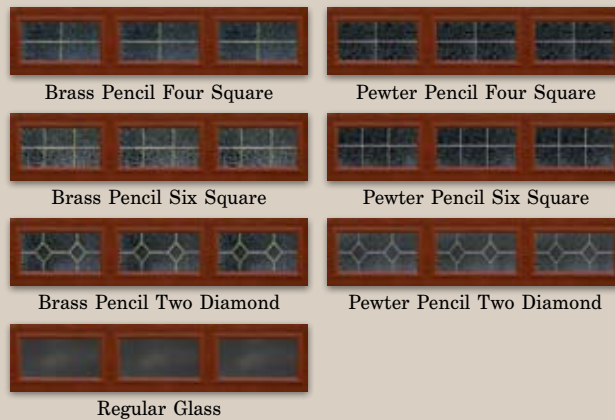

MADERA REGENCY 70  
 ROSEWOOD

***The Look of Wood...  
 the Durability of Steel***

The Regency Madera replicates the natural look of stained wood doors with a highly durable paint process that is completely maintenance free. Enjoy the beauty of wood without the expense or maintenance associated with wood doors.

## GENTRY WINDOW SERIES

MADERA REGENCY 70  
STANDARD RAISED PANEL

MADERA REGENCY 71  
MEDIUM RAISED PANEL

MADERA REGENCY 72  
LONG/RANCH  
RAISED PANEL